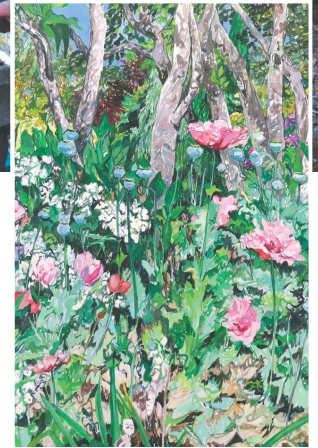

Cloudehill in Summer by Jo Reitze.